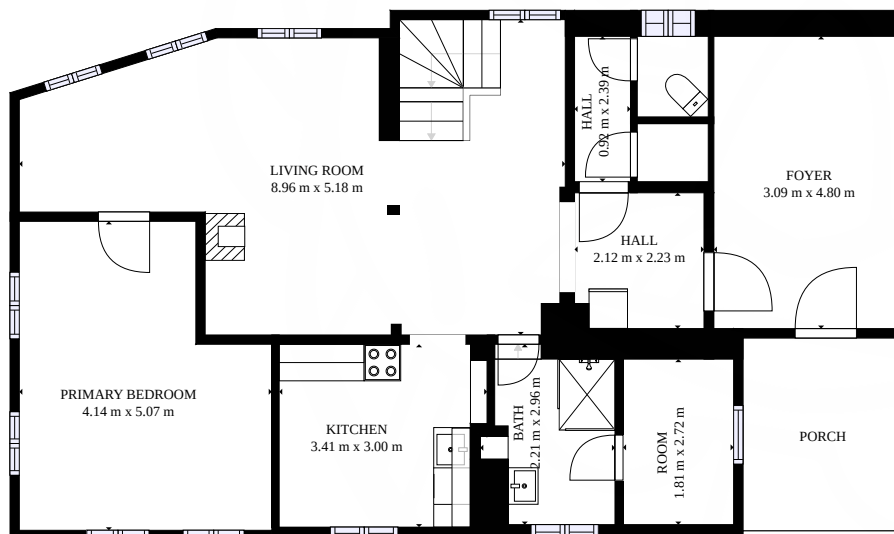

FLOOR 3

FLOOR 1

**Honza
 Ptacek.cz**

FLOOR 2

GROSS INTERNAL AREA
 FLOOR 1: 11 m², FLOOR 2: 107 m²
 FLOOR 3: 94 m², EXCLUDED AREAS:
 PORCH: 9 m², REDUCED HEADROOM BELOW 1.5M: 22 m²
 TOTAL: 212 m²
 SIZES AND DIMENSIONS ARE APPROXIMATE, ACTUAL MAY VARY.